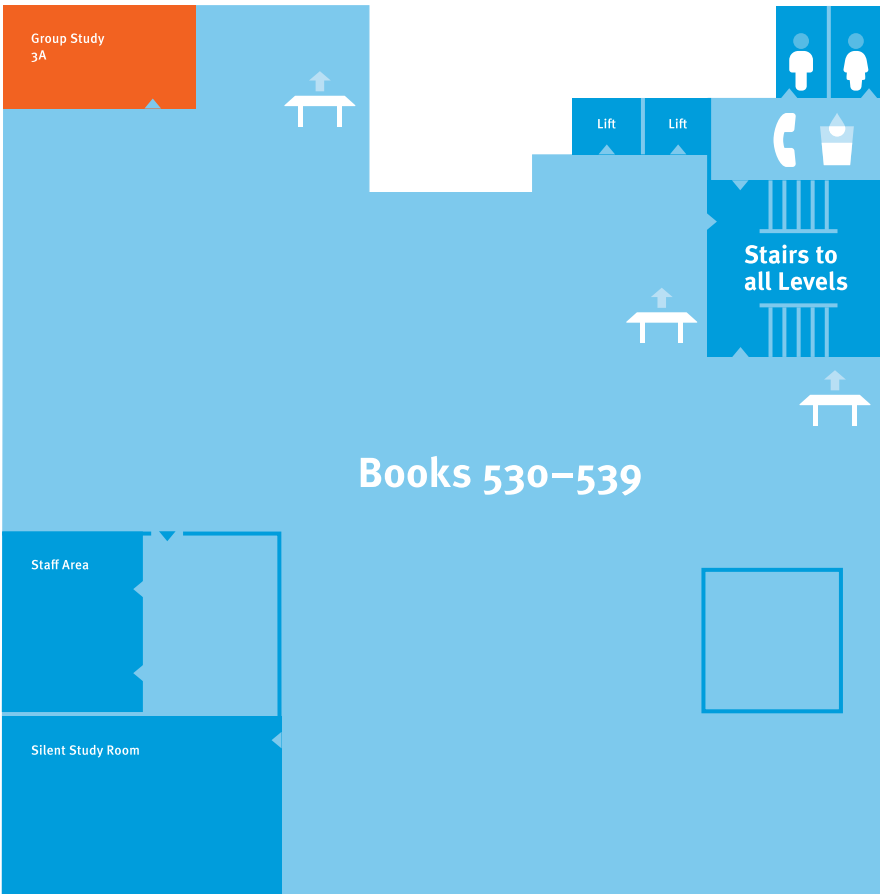

# Level 2

Phone Zone

Water Fountain

Print / Copy

Height Adjustable Desk

# Level 3