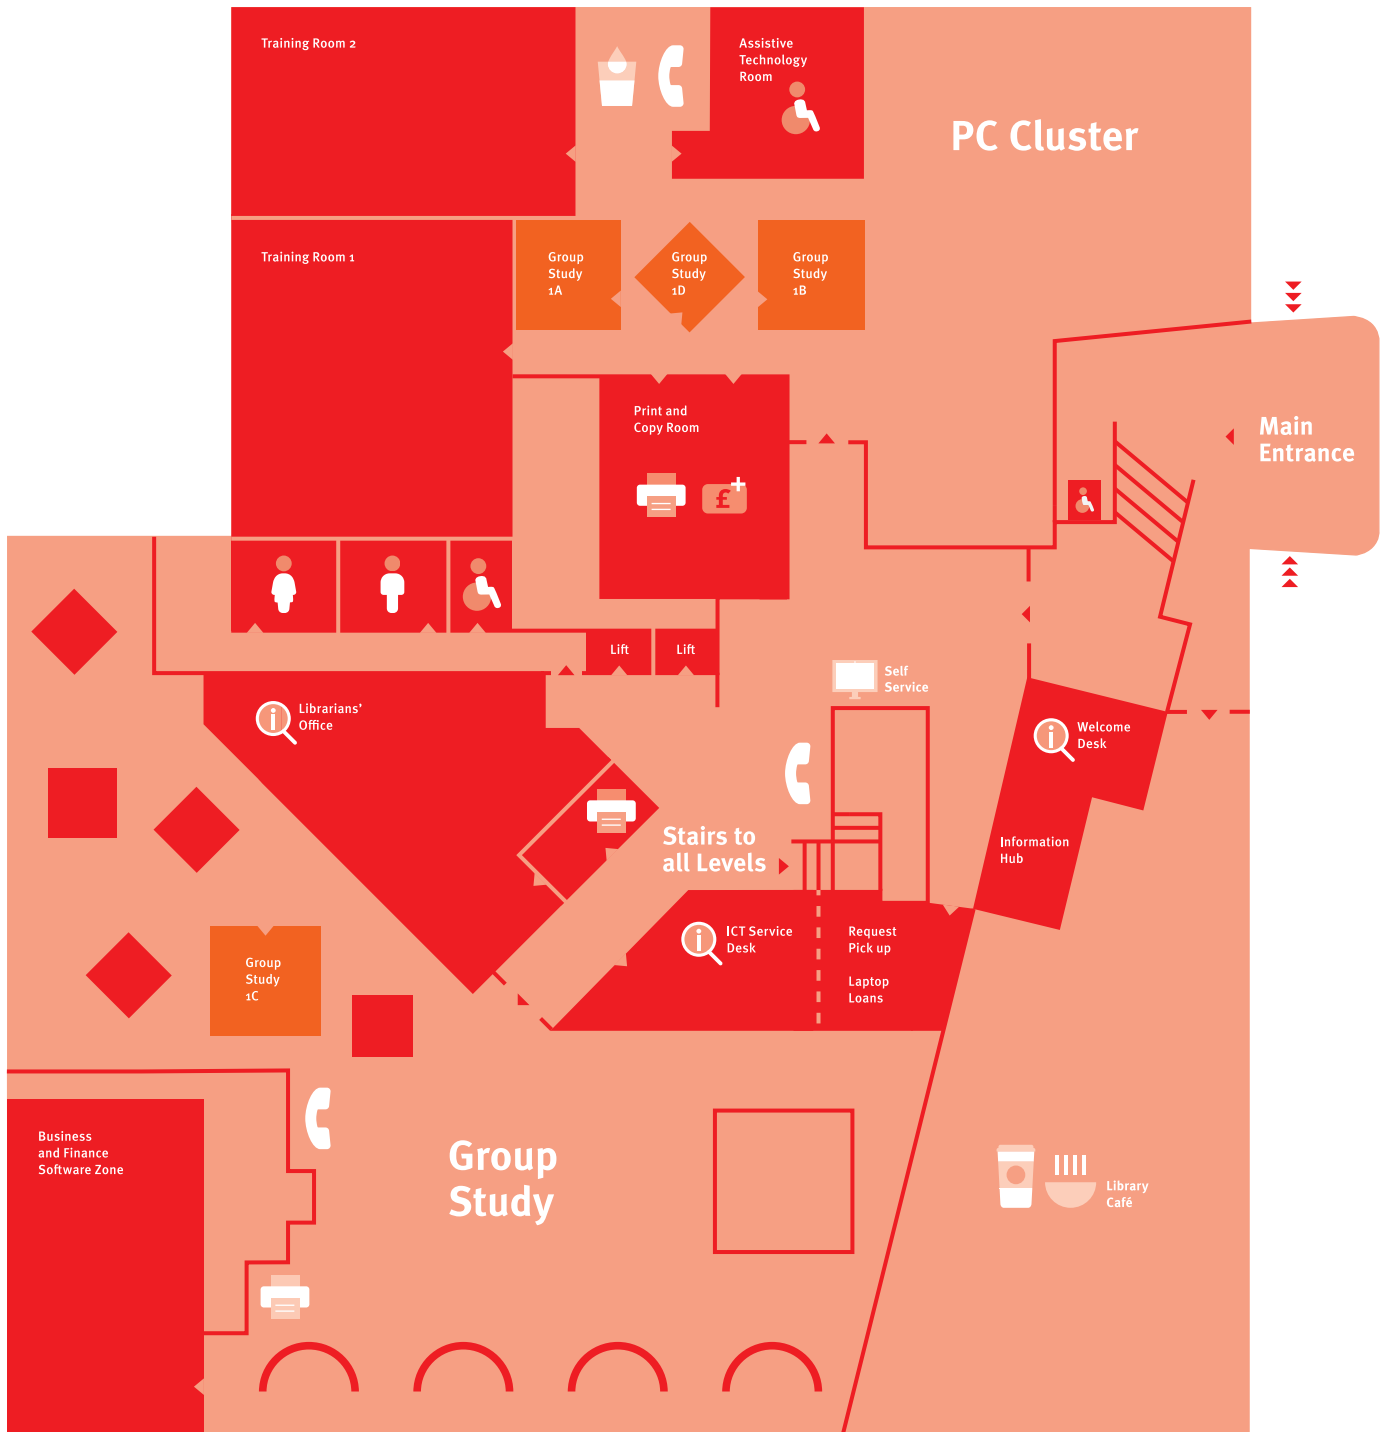

# Library Floor Plans

# Level 1

# Level 2

Phone Zone

Water Fountain

Print / Copy

Height Adjustable Desk