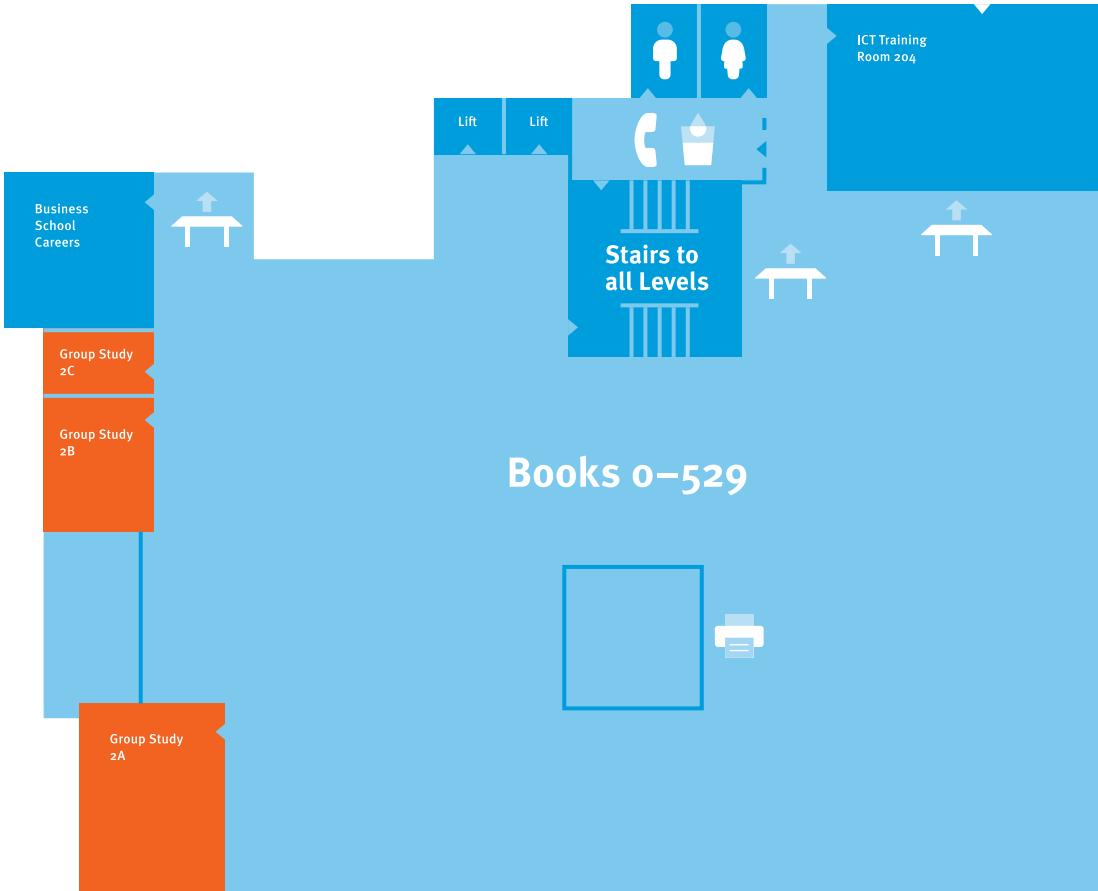

# Library Floor Plans

# Level 2

Phone Zone

Water Fountain

Print / Copy

Height Adjustable Desk