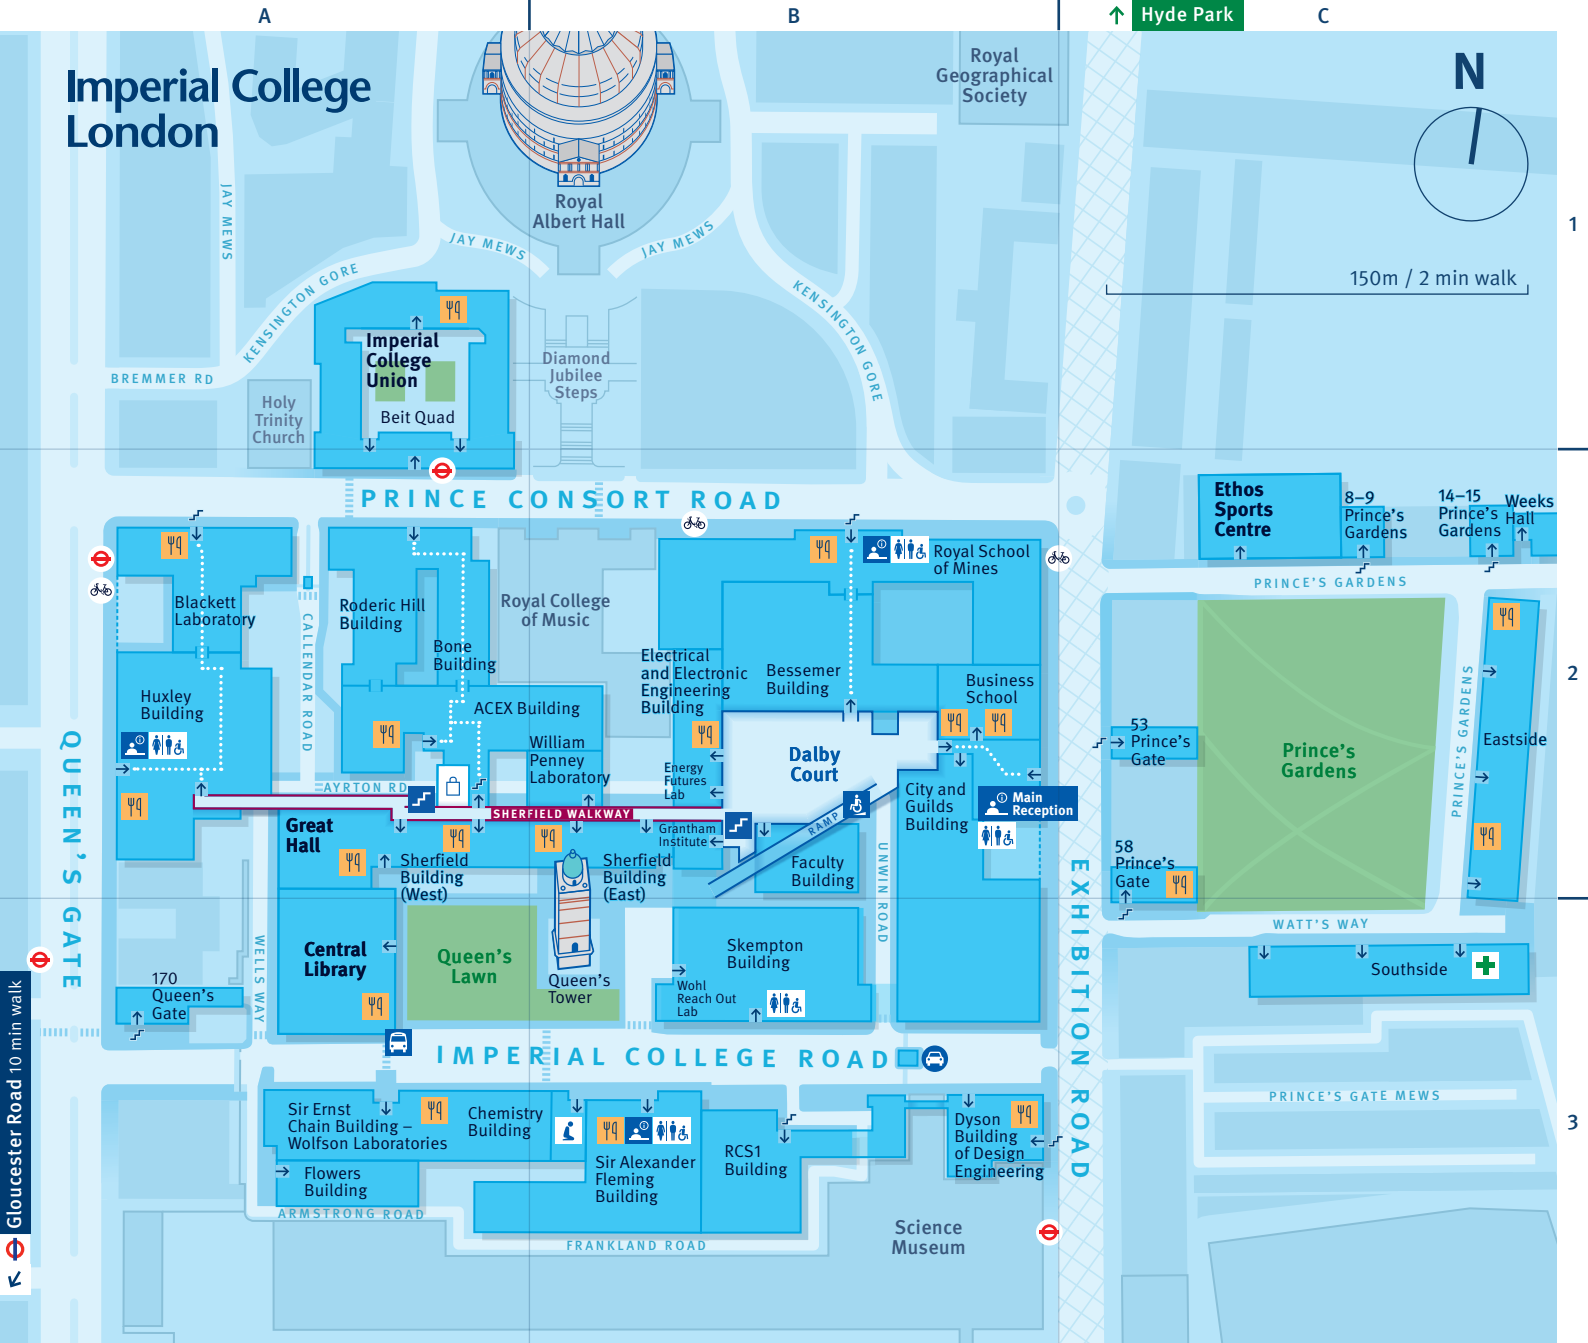

## SOUTH KENSINGTON

- ### Key
- Visitor reception
  - Chaplaincy
  - Multi-Faith Centre
  - Imperial College Union Shop
  - Food and drink
  - Internal route
  - Building entrance
  - Building entrance/exit via steps only
  - Campus shuttle pick-up/drop-off point
  - Health Centre
  - Underground station
  - Vehicle entrance
  - Cycle hire
  - Bus stop
  - Publicly accessible toilets