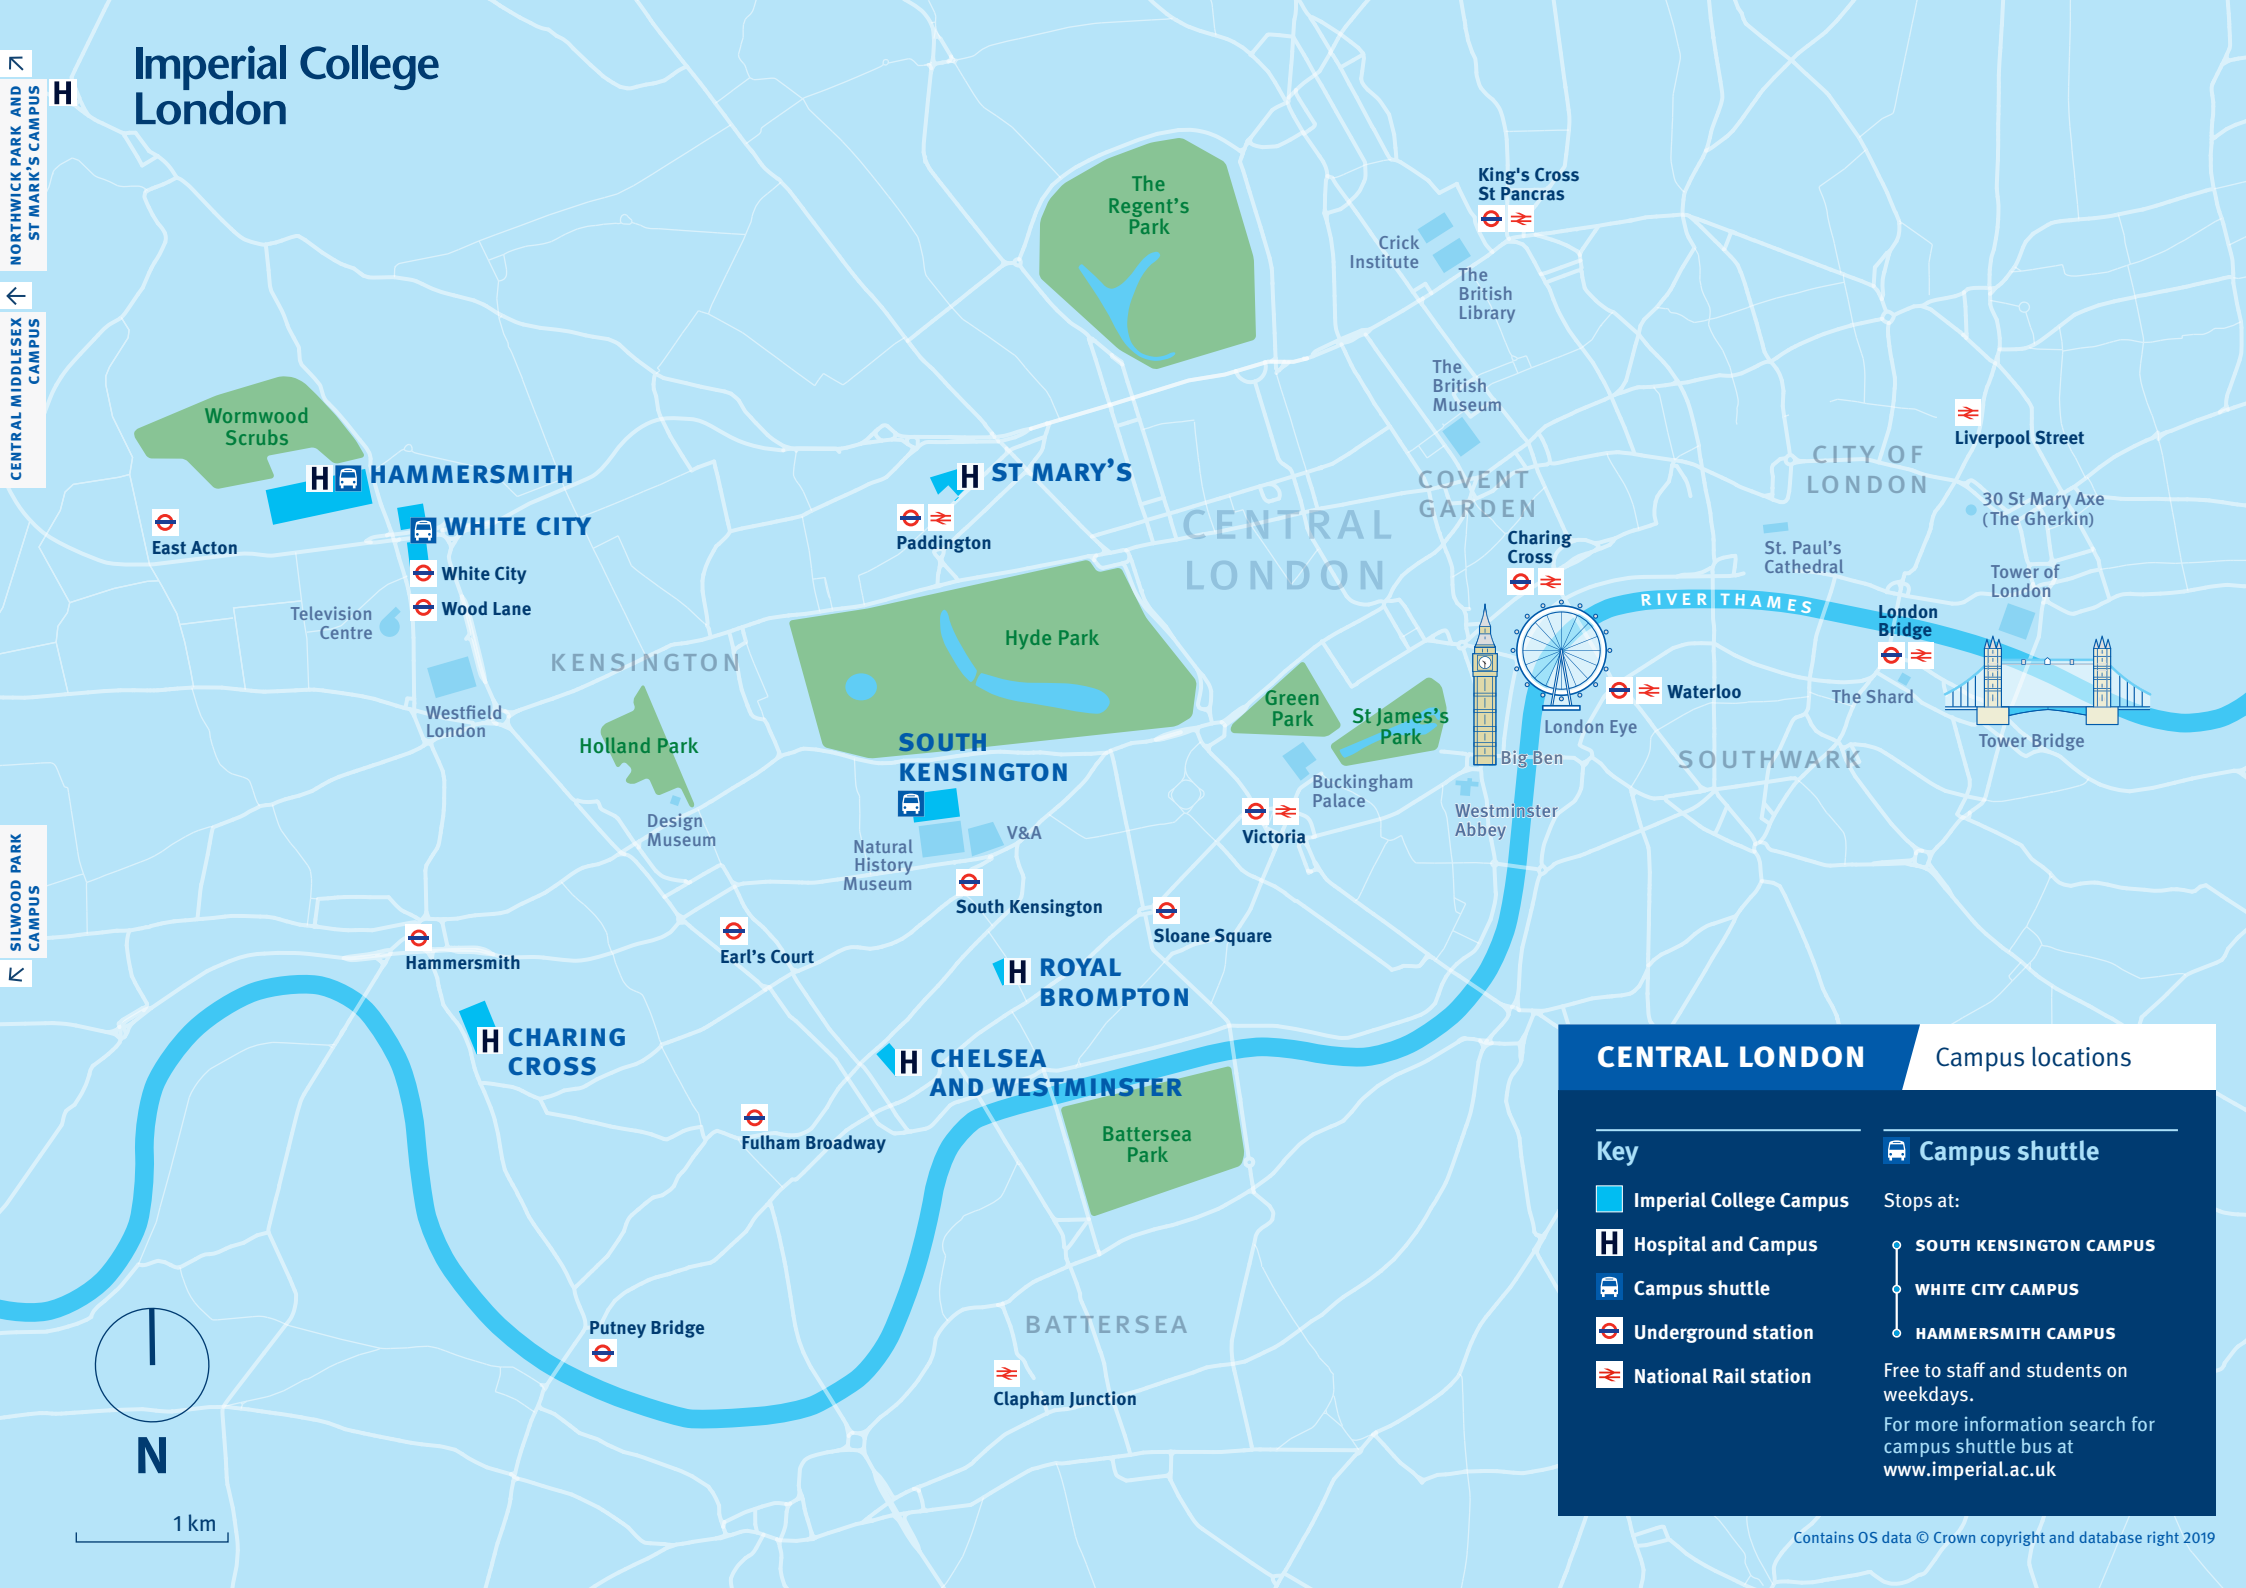

Imperial College London

NORTHWOOD PARK AND ST MARK'S CAMPUS
 CENTRAL MIDDLESEX CAMPUS
 SILWOOD PARK CAMPUS

CENTRAL LONDON Campus locations

Key	
	Imperial College Campus
	Hospital and Campus
	Campus shuttle
	Underground station
	National Rail station

Campus shuttle	
Stops at:	
	SOUTH KENSINGTON CAMPUS
	WHITE CITY CAMPUS
	HAMMERSMITH CAMPUS
Free to staff and students on weekdays.	
For more information search for campus shuttle bus at www.imperial.ac.uk	