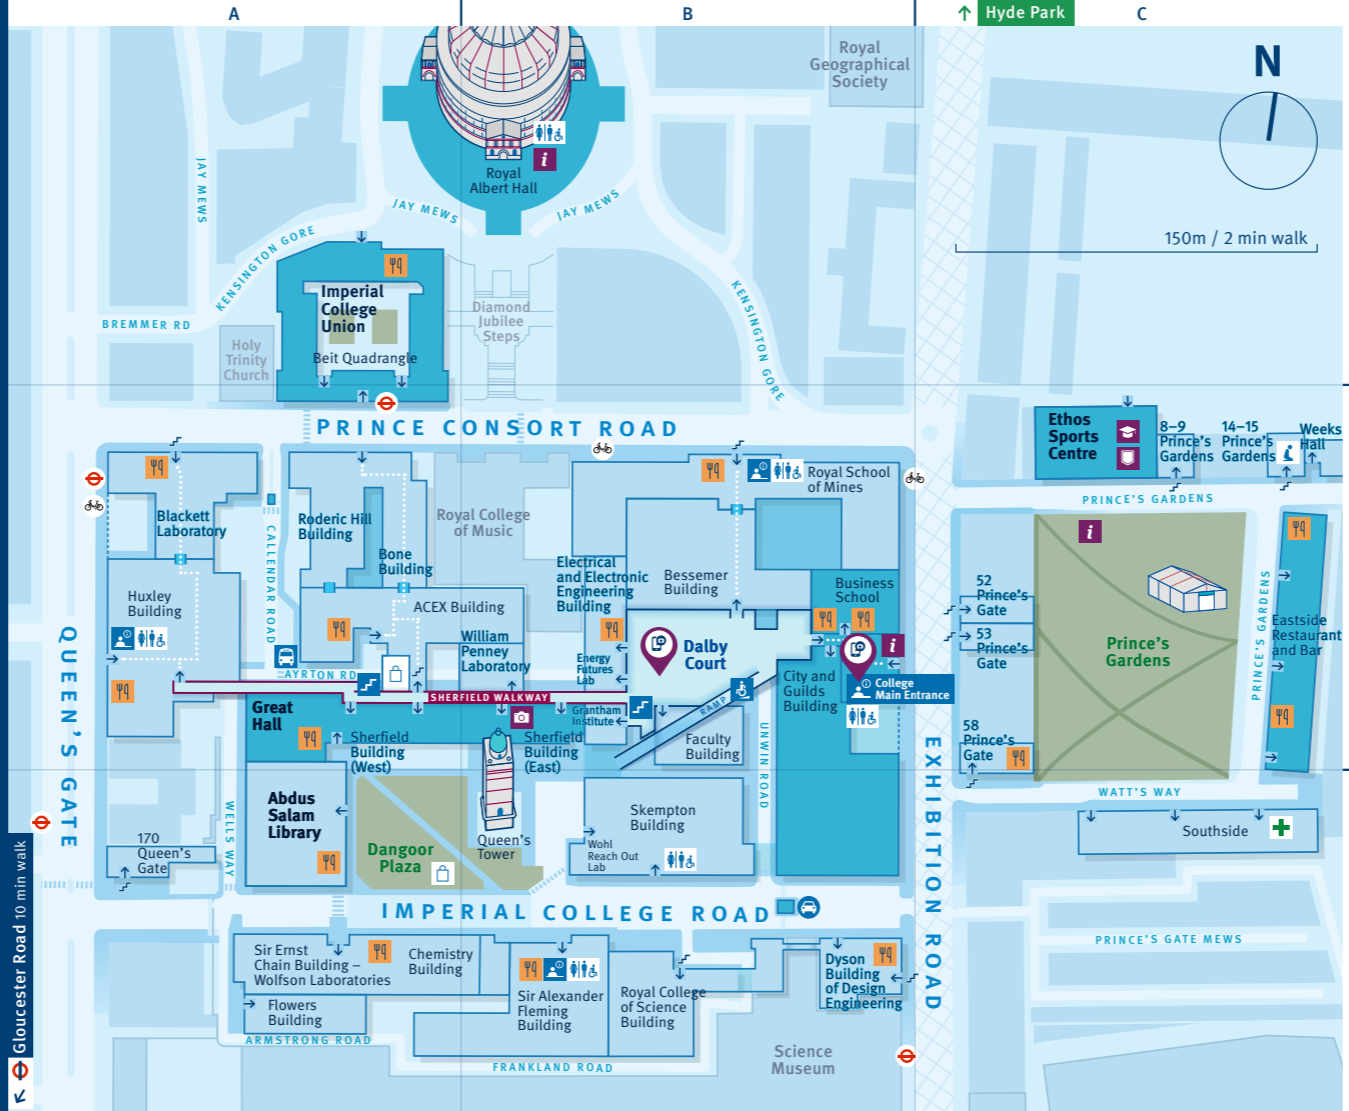

Buildings

- A1 Student Union**
Union Concert Hall
Ceremony live stream venue
- A2 Sherfield Building (West)**
Senior Common Room
Gown return
Stage photography collection point
- A3 Dangoor Plaza**
Student Union Shop
- B1 Royal Albert Hall**
- B2 Business School**
Quiet Room
Volunteer hub
- B2 Dalby Court**
Congratulations sticker
Imperial letters
- B2 Main Reception**
Flower wall
College Café
- B2 Sherfield Building (East)**
Junior Common Room
Photography
- C2 Prince's Gardens**
Marquee
- C2 Ethos Sports Centre**
Registration and gowning
Alumni Relations
- C2 Eastside Restaurant and Bar**
Guest waiting area

For more information about the accessibility of our buildings search Imperial College London at www.accessable.co.uk

- Information desk
- Visitor reception
- Gown collection
- Food and drink
- Photography
- Imperial College Union Shop
- Alumni Relations team
- Internal route
- Photo opportunity
- Building entrance
- Building entrance/exit via steps only
- Underground station
- Vehicle entrance
- Cycle hire
- Bus stop
- Publicly accessible toilets