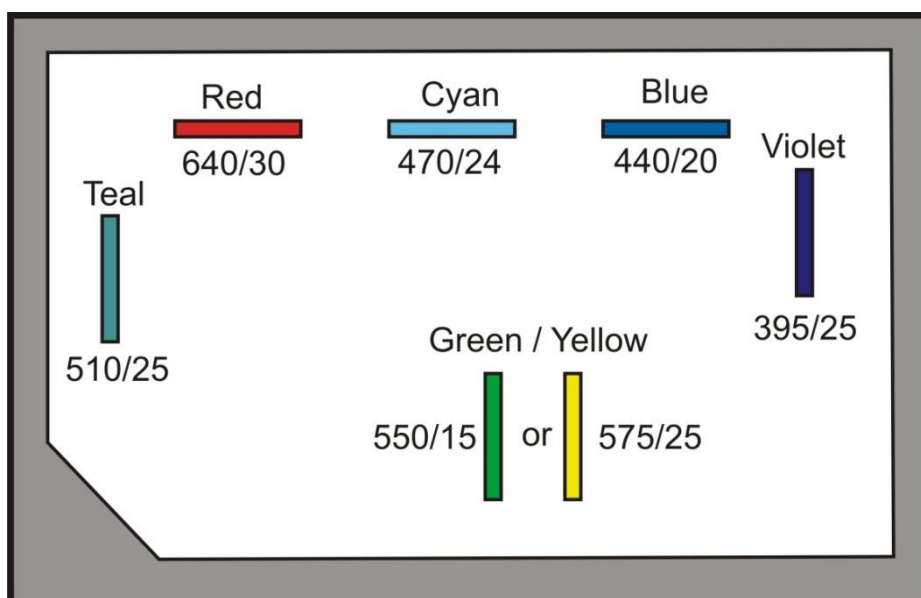

Lumencor Spectra X

Fluorophore	LED	Cube	Cube position	Excitation	Dichroic	Emission
DIC	-	DIC	1	-	-	-
DAPI, Hoechst, Alexa 350, 405,	Violet (395/25)	Dapi	2	390/40	420	450/40
GFP, FITC, Alexa 488, DiO	Cyan (470/24)	GFP (38HE)	3	470/40	495	525/50
CY3, Alexa 546, 555, TRITC, Dil	Green/Yellow (550/15)*	CY3 (43HE)	4	550/25	570	605/70
mCherry, Texasred, Alexa 568, 594, 610	Green/Yellow (575/25)*	Texas red	4	562/40	593	624/40
CY5, Alexa 633, 647	Red (640/30)	CY5 (50)	5	640/30	660	690/50
CFP	Blue (440/20)	CFP	2		458	483/32
CFP FRET	Blue (440/20)	FRET	3		458	542/27
YFP	Teal (510/25)	60HE	4		460+520+605	535/30
Di-8-Anepps	Cyan (470/24)	Quad	6	461 – 487	461 – 487	580 – 611 661 – 800

* Change filter

Fluorophore	LED	Cube	Cube position	Excitation	Dichroic	Emission
DAPI, Hoechst, Alexa 350, 405,	Violet (395/25)	Quad	6	381 – 404	380 – 404	414 – 450
GFP, FITC, Alexa 488, DiO	Cyan (470/24)			461 – 487	461 – 487	499 – 530
CY3, Alexa 546, 555, TRITC, Dil	Green/Yellow (550/15)*			543 – 566	543 – 566	580 – 611
CY5, Alexa 633, 647	Red (640/30)			626 – 644	626 – 644	661 – 800

* Change filter

SPECTRA X Light Engine Spectral Output