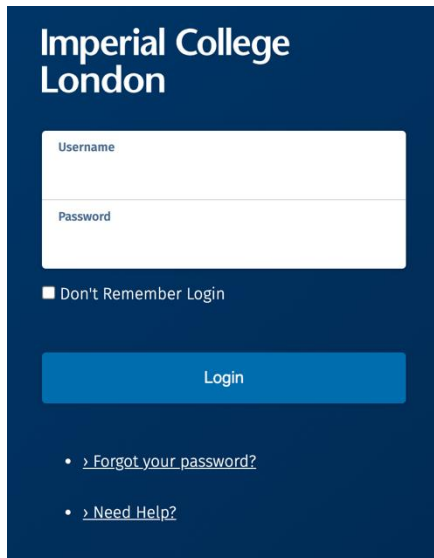

# Accessing your POM Primer learning materials

1. To access the content, you need to have an active Imperial computer account. Follow the [Off-campus instructions here](#).
2. Go to <https://icsm.insendi.com/>. For the best experience, it is advised to use Chrome as your browser.
3. Click Login (Screen 1)
4. Log in using your Imperial username and password. (Screen 2)

Screen 1

Screen 2

5. All modules you are currently given access to are listed on the landing page. You will see more modules here closer to the start of the academic year. To access the POM Primer module, you can either navigate via the Programme page (Screen 3) or click the module link directly (Screen 4). The main elements of the module menu are listed below.