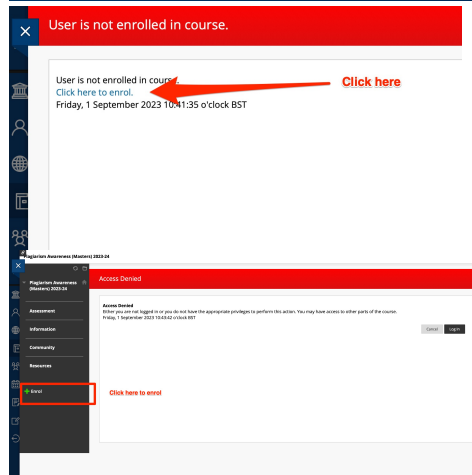

1 Click the Blackboard link

<https://bit.ly/paphd2025>

2 Login if you are not already

3 Ignore the error banner

Click enrol

Then the green enrol (this may be at the bottom of screen if accessing via mobile device)